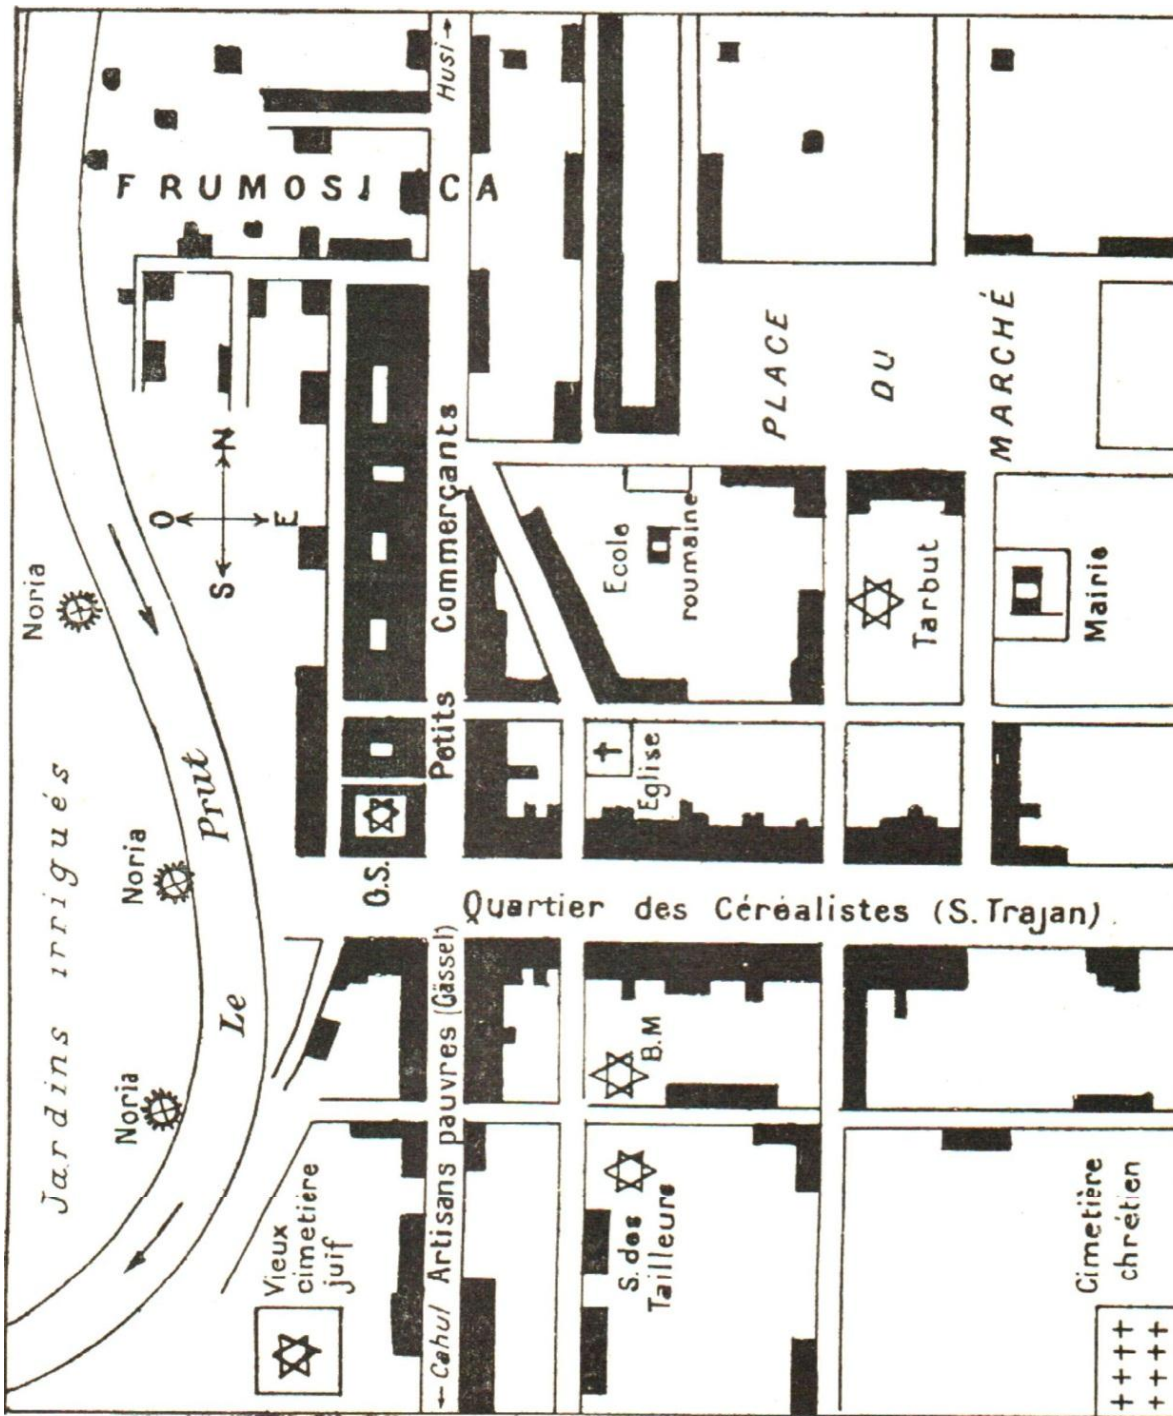

1935 Leova City Schematic Map

(not drawn to scale)

Map Index

⬠ S. des Tailleurs = Tailors' Synagogue	Petits Commerçants = Small Merchants' Quarter
⬠ (GS) Grosse Schil = The Large Synagogue	Artisans pauvres (Gassel) = Poor Artisans' Quarter
⬠ (BM) Bessmedresch (Beit Midrash) = Merchants' Synagogue	Quartier des céréalistes (S. Trajan) = Grain Traders' Quarter (Traian Street)
⬠ Vieux cimetière juif = Old Jewish Cemetery	Place du Marché = Market Square
⬠ Tarbut = Jewish School	⬠ Ecole roumaine = Romanian School
⬠ Eglise = Church	⬠ Mairie = City Hall
⬠ Cimetière chrétien = Christian Cemetery	⬠ Noria = Water Wheel